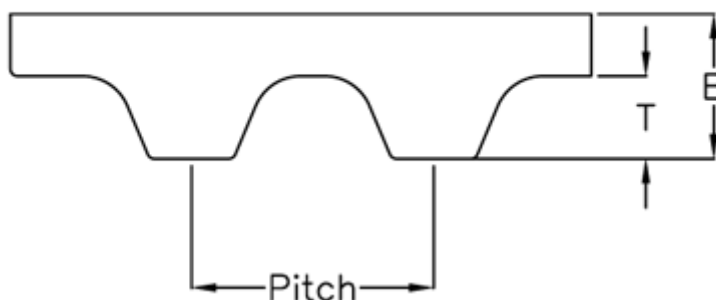

Article number: 602776291212

Description: Gates Timing Belt Synchropower PU12 T10DL 1210

## Measures

Height B mm	= 7
Height T mm	= 2.5
Length	= 1210
Number of teeth	= 121
Pitch	= 10
Type	= PU 12 T10 DL 1210
Width	= 12